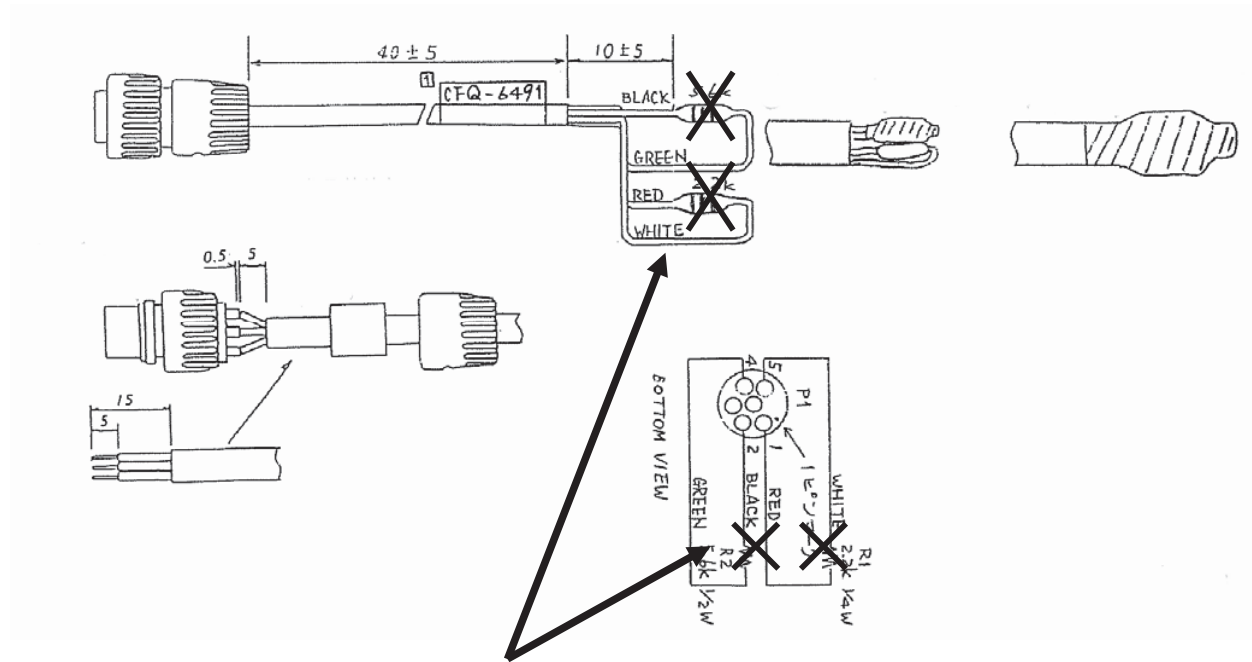

REMOTE DISPLAY NWW-58

In case of panel and LCD dimmer are dark.

1. Internal dimmer