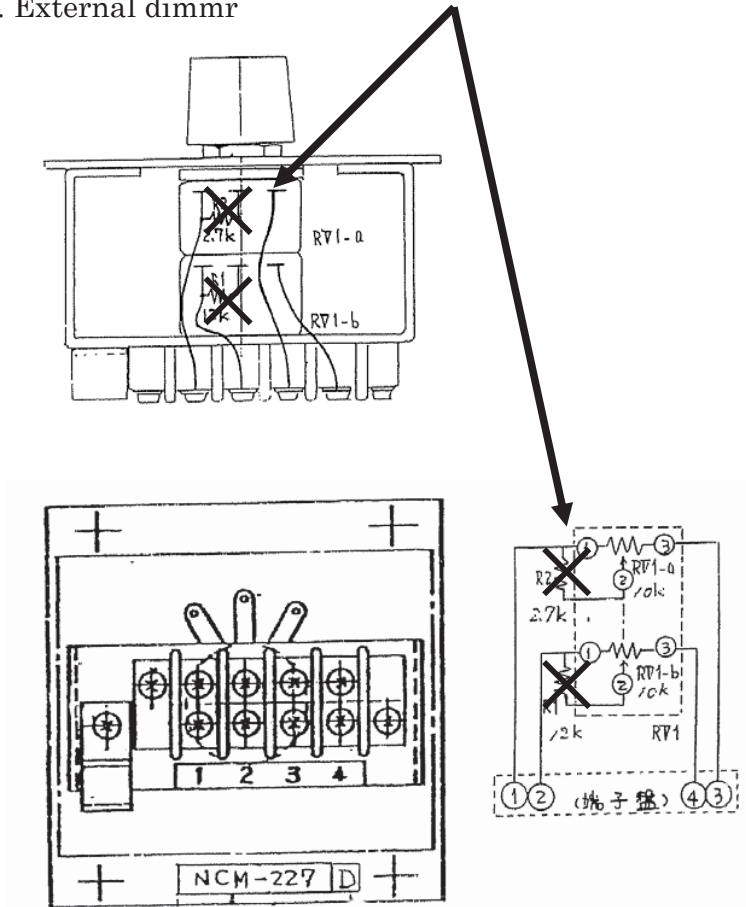

REMOTE DISPLAY NWW-58

In case of panel and LCD dimmer are dark.

1. Internal dimmer

Cut and short the resistor.

2. External dimmer

PAIR

BLACK & GREEN → EL DIMMER

WHITE & RED → PANEL DIMMER

NWW-58

CONNECTOR
PIN NO.

NCM-227D
DIMMER UNIT