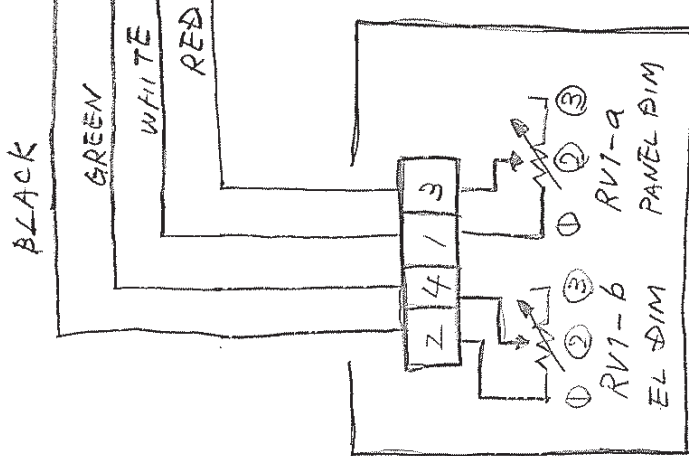

OPTION

NWW-58

REMOTE DISPLAY

NWW-58 Remote Display

Operating Controls

| No. | Name | Function |
|-----|--------------|--|
| ① | Panel Dimmer | Set panel dimmer level with the adjust dial. |
| ② | LCD Contrast | Set LCD contrast level with the adjust dial. |
| ③ | Adjust Level | Adjust level. |

REMOTE DISPLAY NWW-58

In case of panel and LCD dimmer are dark.

1. Internal dimmer

Cut and short the resistor.

2. External dimmer

PAIR

BLACK & GREEN → EL DIMMER

WHITE & RED → PANEL DIMMER

NWW-58

CONNECTOR
PIN NO.

NCM-227D
DIMMER UNIT