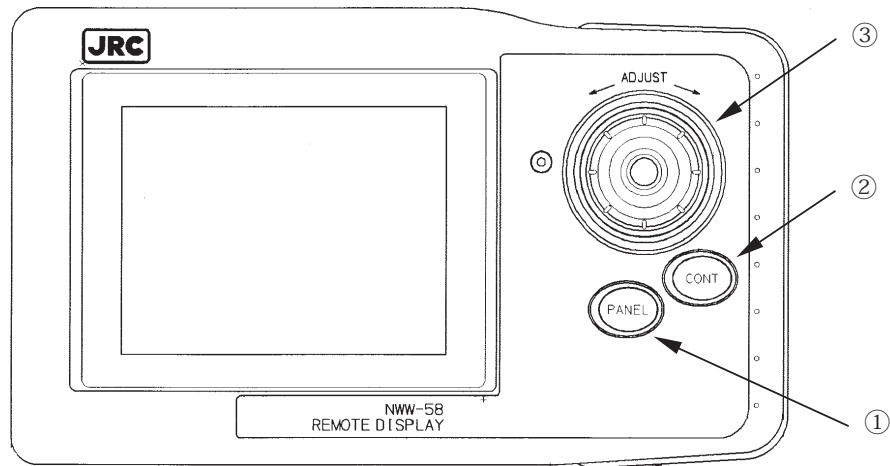

OPTION

NWW-58

REMOTE DISPLAY

NWW-58 Remote Display

Operating Controls

| No. | Name | Function |
|-----|--------------|--|
| ① | Panel Dimmer | Set panel dimmer level with the adjust dial. |
| ② | LCD Contrast | Set LCD contrast level with the adjust dial. |
| ③ | Adjust Level | Adjust level. |